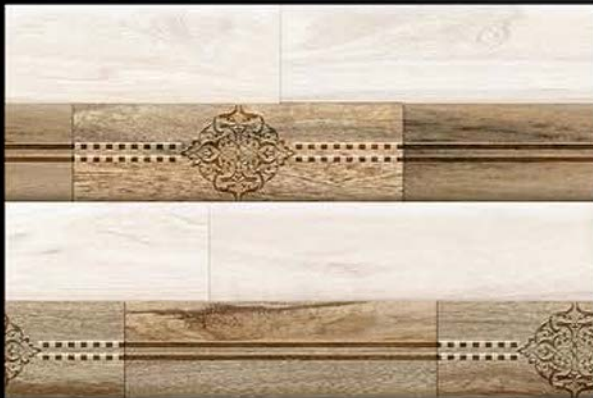

250"
X
375" mm

DIGITAL
WALL TILES

222 -HL

GLOSSY FINISH